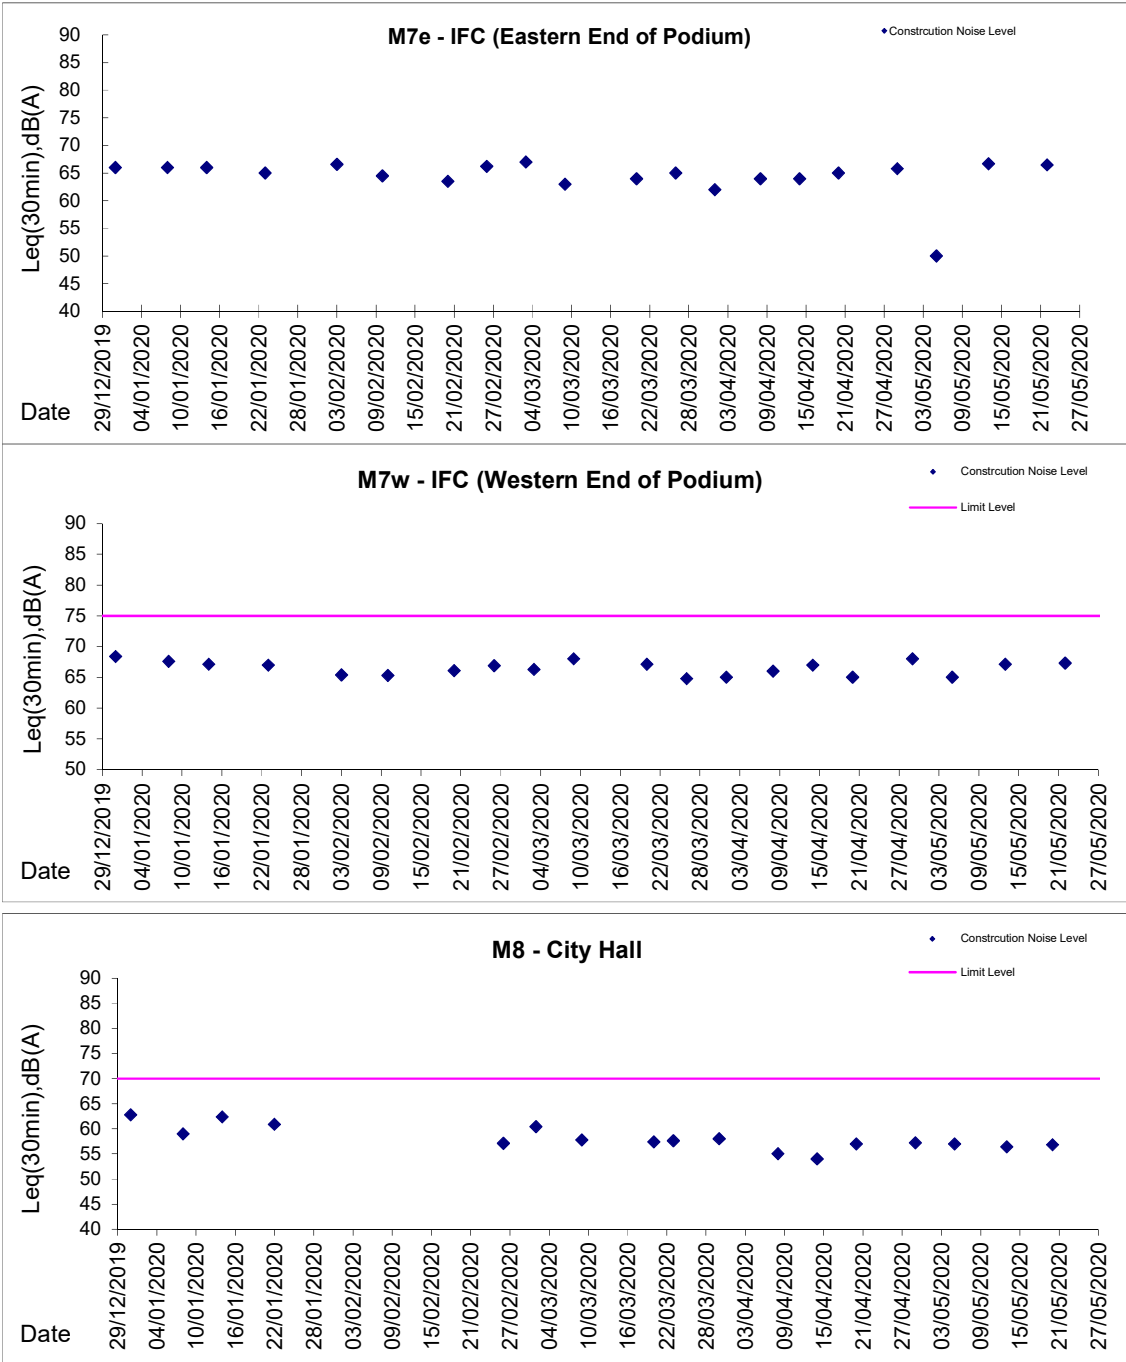

Graphic Presentation of Noise Monitoring Result

Day Time (0700 - 1900hrs on normal weekdays)

**Graphic Presentation of Noise Monitoring Result**

**Day Time (0700 - 1900hrs on normal weekdays)**

Remarks: Due to access denied, the noise monitoring at M6 was temporary suspended from 22 Feb 2020 until the access to the school is granted.

**Graphic Presentation of Noise Monitoring Result**

**Day Time (0700 - 1900hrs on normal weekdays)**

\* Remark: M7e - IFC (Eastern End of Podium) is a reference monitoring station