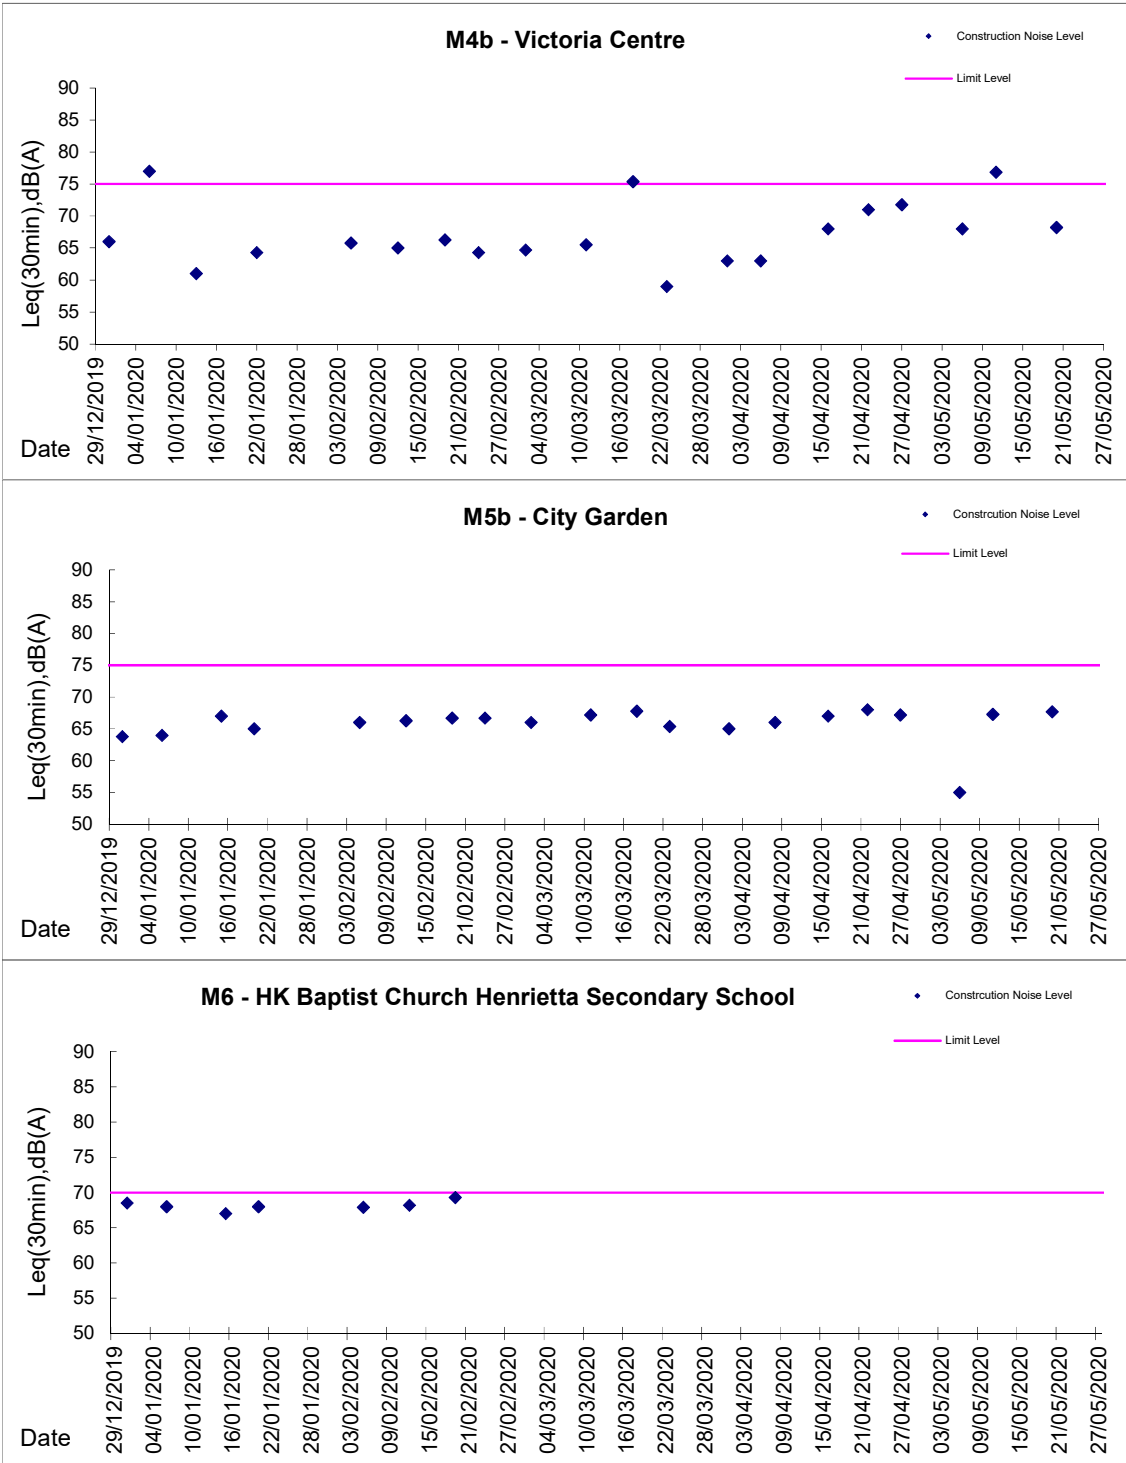

Graphic Presentation of Noise Monitoring Result

Day Time (0700 - 1900hrs on normal weekdays)

**Graphic Presentation of Noise Monitoring Result**

**Day Time (0700 - 1900hrs on normal weekdays)**

Remarks: Due to access denied, the noise monitoring at M6 was temporary suspended from 22 Feb 2020 until the access to the school is granted.

**Graphic Presentation of Noise Monitoring Result**

**Day Time (0700 - 1900hrs on normal weekdays)**

\* Remark: M7e - IFC (Eastern End of Podium) is a reference monitoring station