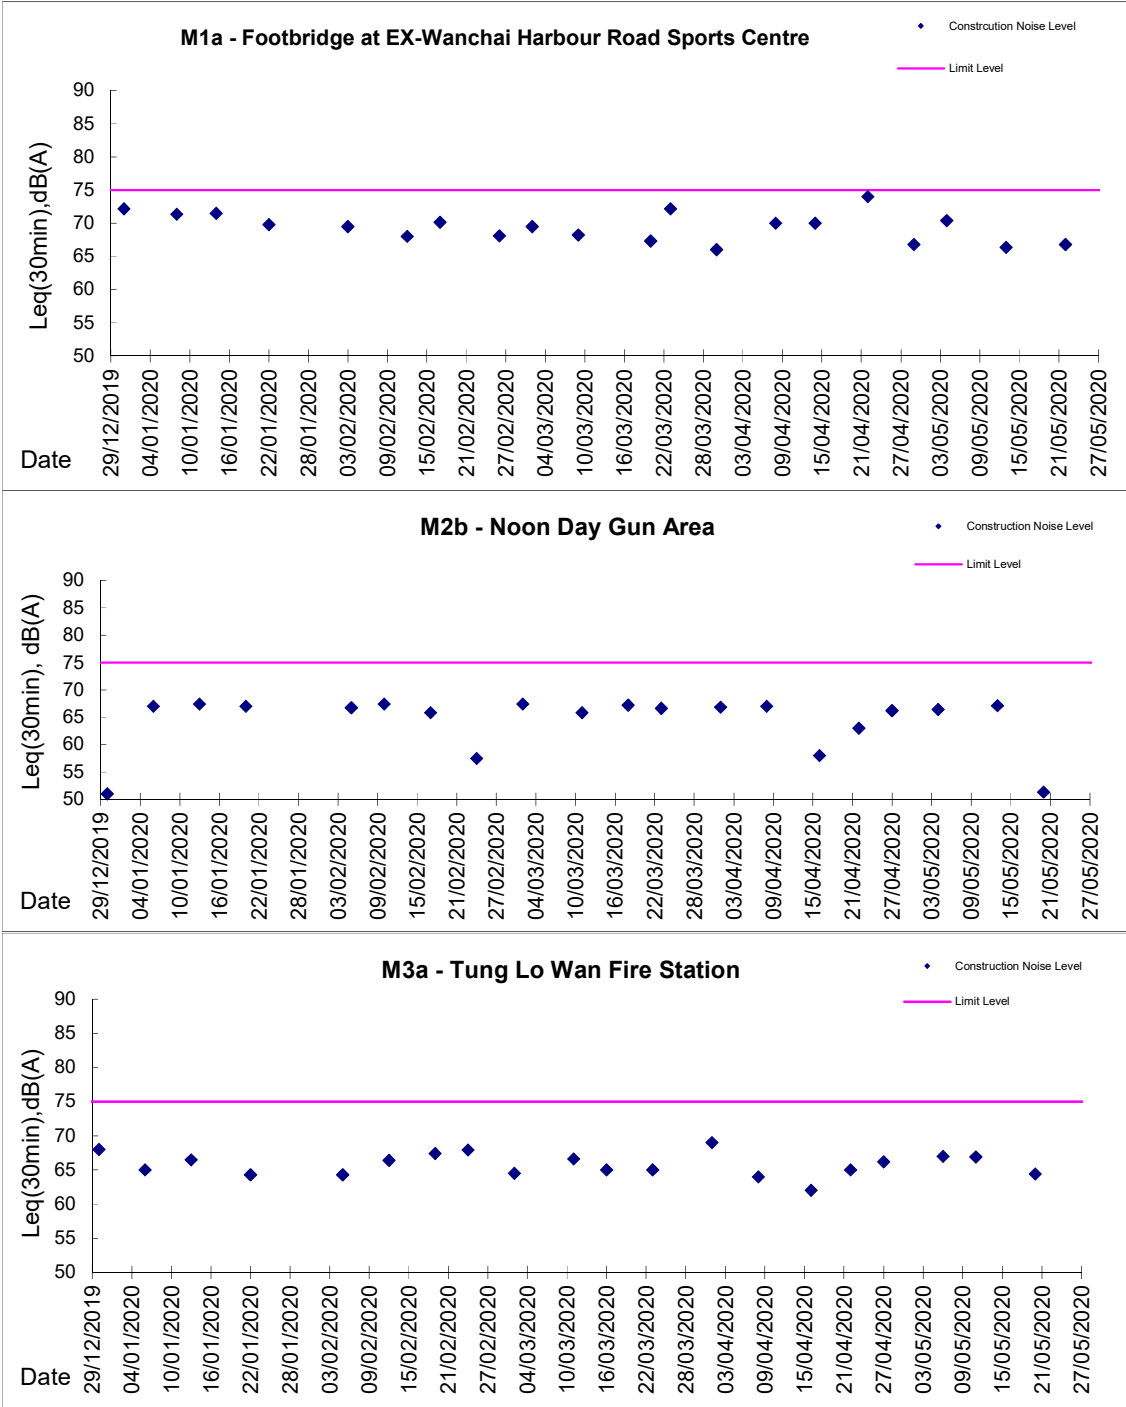

Graphic Presentation of Noise Monitoring Result

Day Time (0700 - 1900hrs on normal weekdays)

**Graphic Presentation of Noise Monitoring Result**

**Day Time (0700 - 1900hrs on normal weekdays)**

Remarks: Due to access denied, the noise monitoring at M6 was temporary suspended from 22 Feb 2020 until the access to the school is granted.

**Graphic Presentation of Noise Monitoring Result**

**Day Time (0700 - 1900hrs on normal weekdays)**

\* Remark: M7e - IFC (Eastern End of Podium) is a reference monitoring station